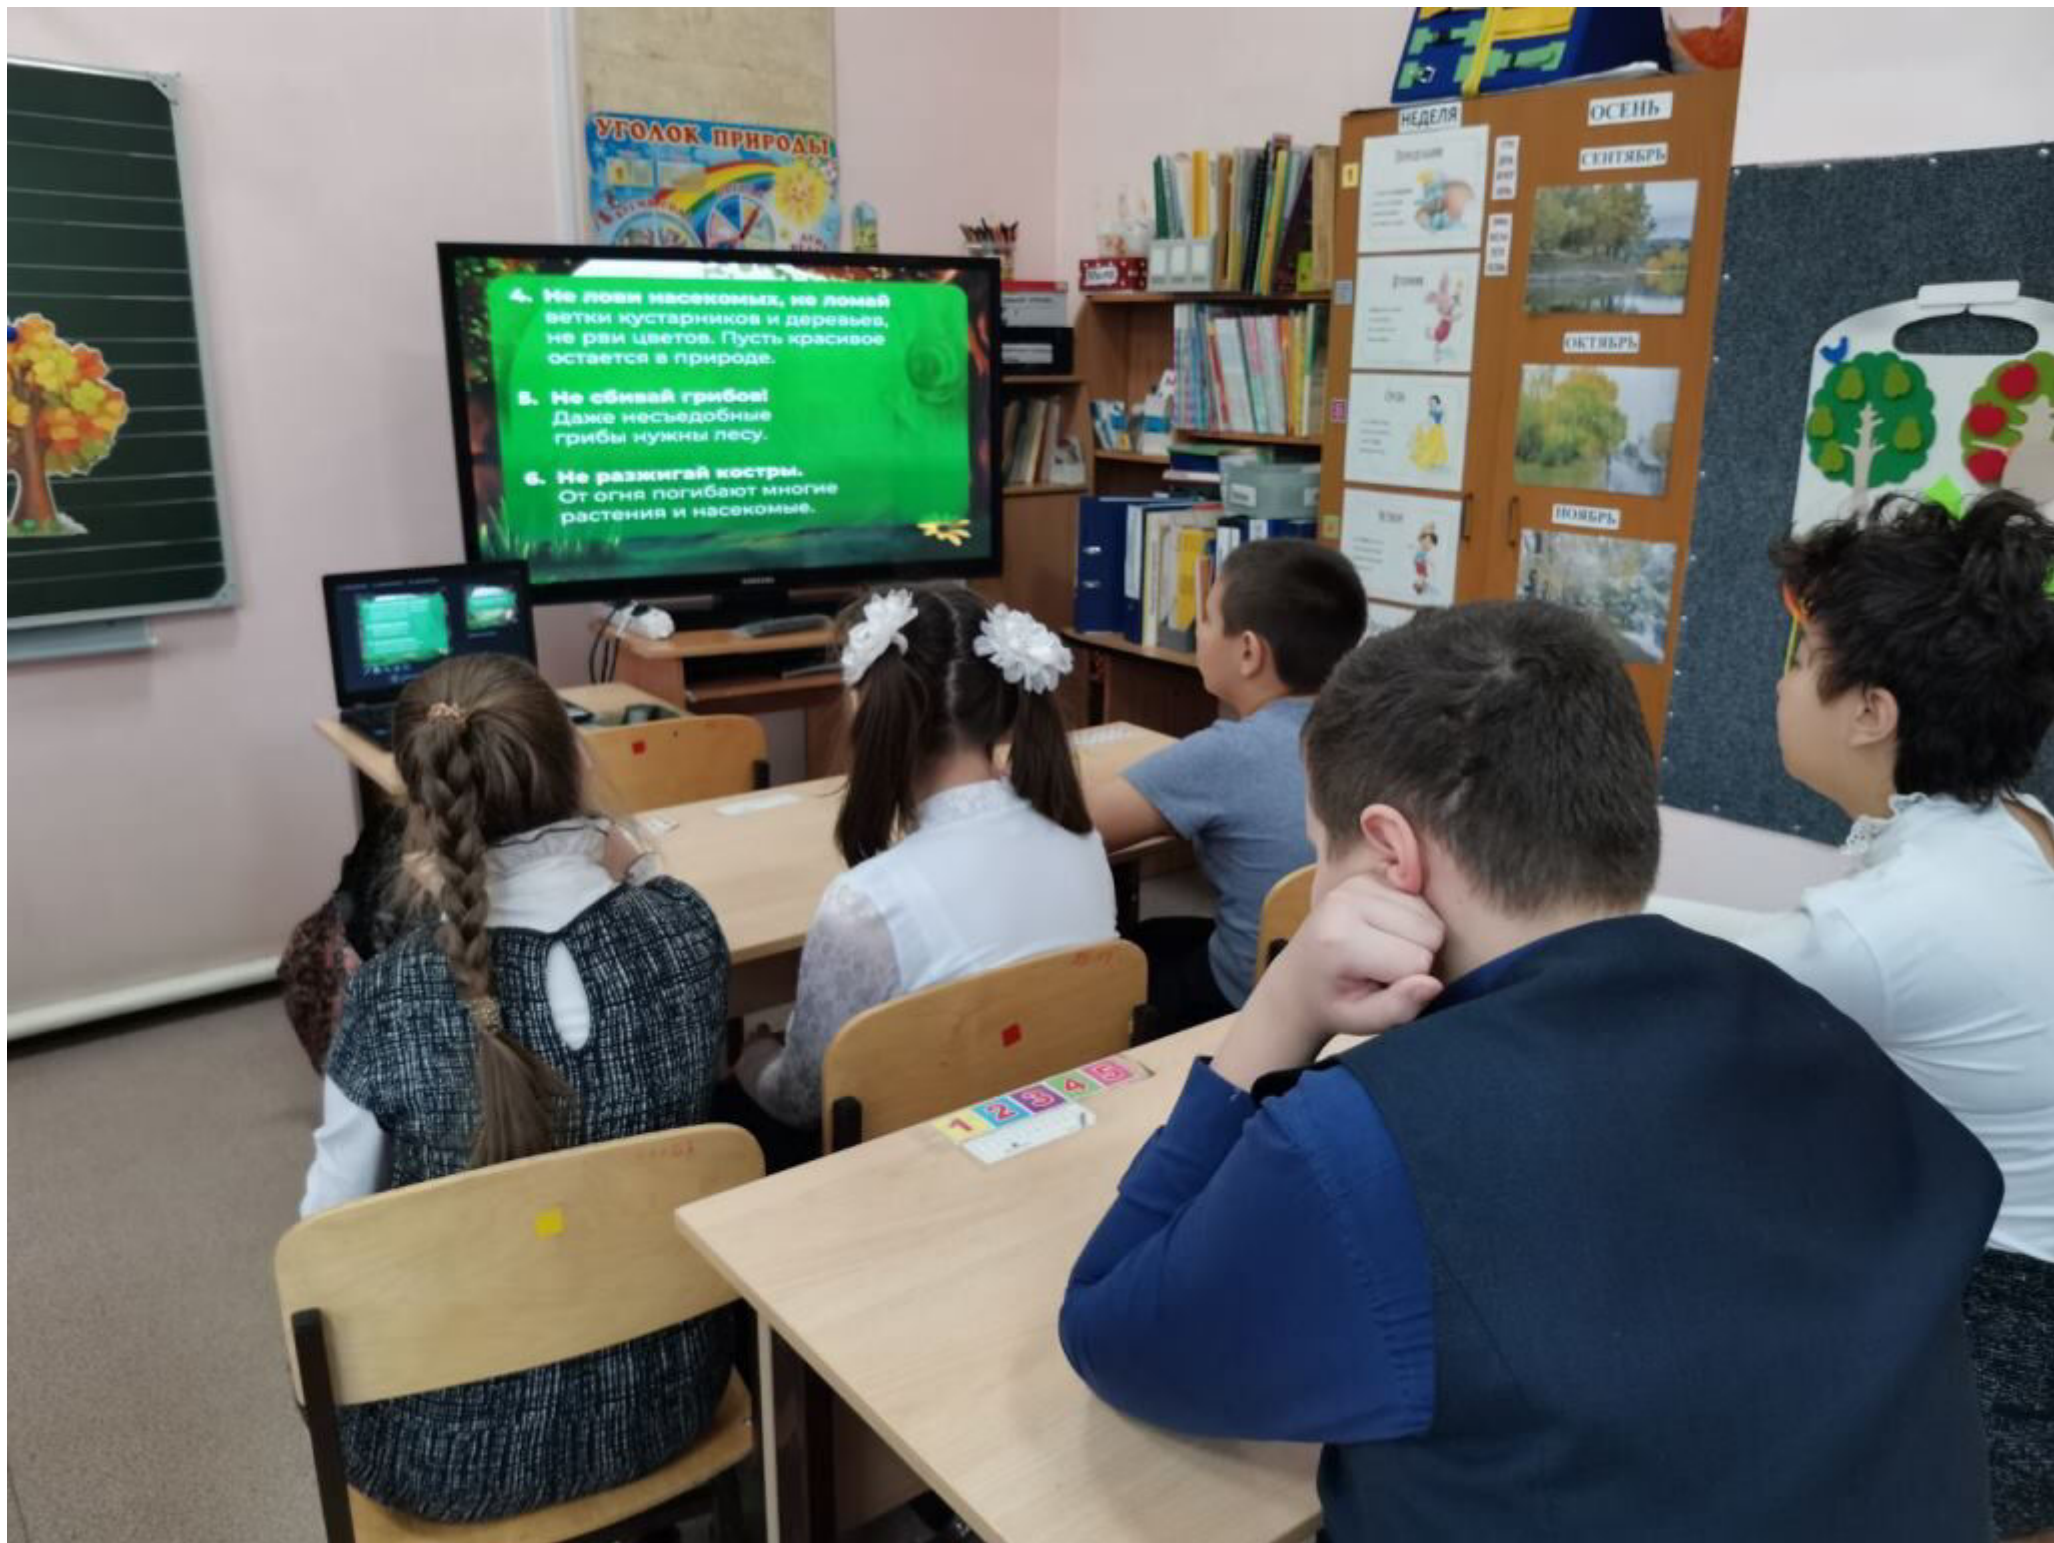

4. Не лови насекомых, не ломай ветки кустарников и деревьев, не рви цветы. Пусть красивое остается в природе.

5. Не сбирай грибы!
Даже несъедобные грибы нужны лесу.

6. Не разжигай костры.
От огня погибают многие растения и насекомые.

НЕДЕЛЯ

ОСЕНЬ

СЕНТЯБРЬ

ОКТЯБРЬ

НОВЯБРЬ

Понедельник

Вторник

Среда

Четверг

Пятница

Суббота

Воскресенье

1

2

3

4

5

6

7

8

9

10

11

12

13

14

15

16

17

18

19

20

21

22

23

24

25

26

27

28

29

30

31